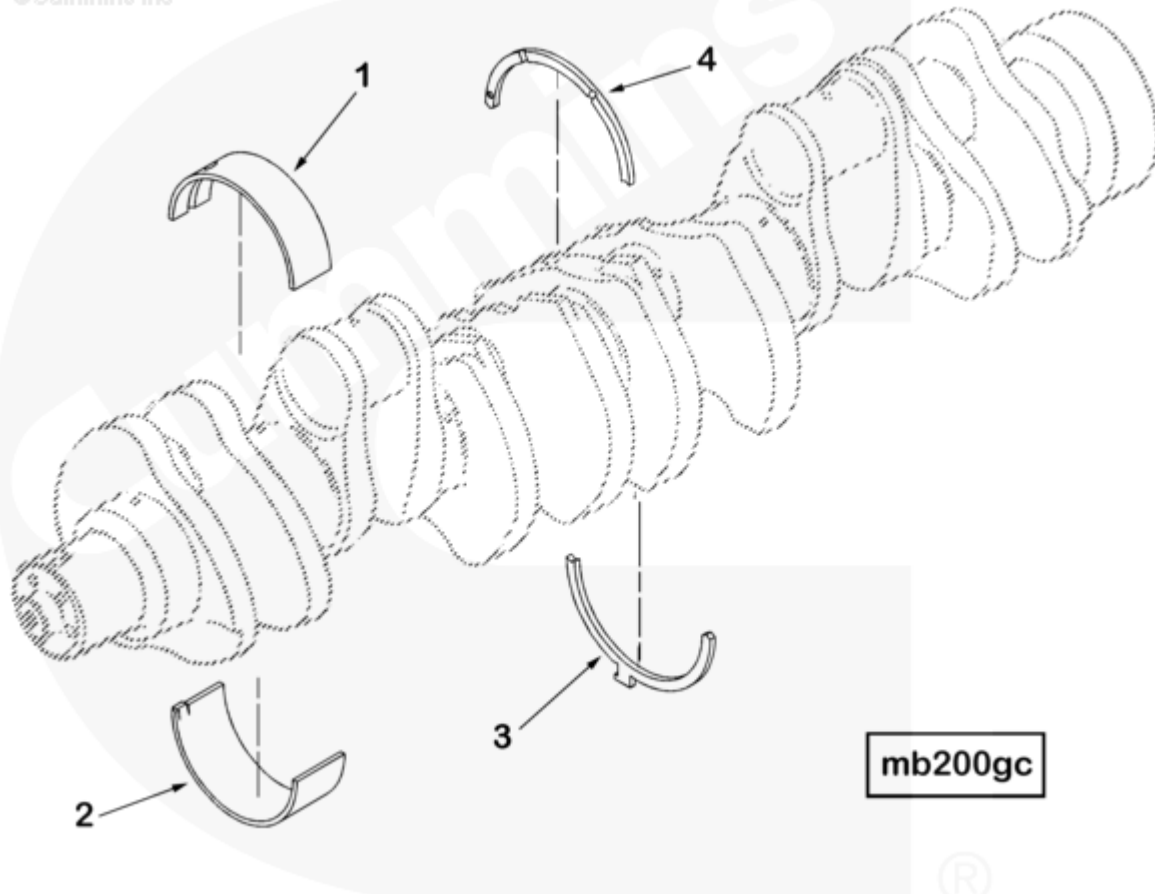

# Parts Catalog - Option Detail

Electronic Parts Catalog - Option Detail				
Option	Group	Graphic	Film Card	Date
BB2762-01	01.02.1	mb200gc	II	23-DEC-03
<b>Engines</b>	ISM CM570, ISM CM570/870, ISM CM875, ISM CM876, ISM CM876 E, ISM11 CM876 M103, ISM11 CM876 SN, M11 CELECT, M11 CELECT PLUS, M11 MECHANICAL, QSM11 CM570, QSM11 CM876			

©Cummins Inc

SMALL | MEDIUM | LARGE

Cart	Ref No	Part Number	Part Description	Required	Remarks
<input type="button" value="View My Cart"/>					
		<a href="#">BB2762-01</a>	Main Bearings	1	
					Main Bearings
<input type="checkbox"/>		<a href="#">4025120</a>	Main Bearing Set	1	Std
<input type="checkbox"/>	1	<a href="#">3016770</a>	Main Bearing	7	Upper